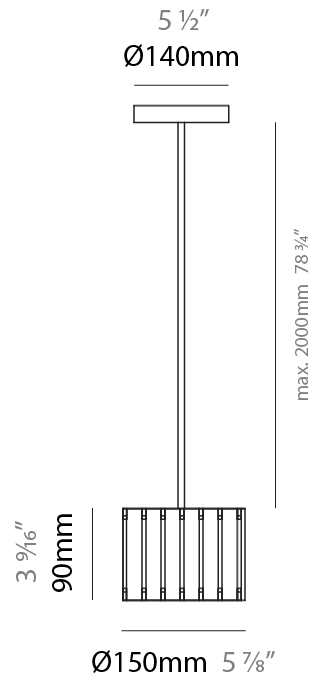

PROJECT	
TYPE	
SPECIFIER	
QUANTITY	
DATE	

LUZ OCULTA WOOD SUSPENSION

D51043- -

base number   Finish Options   Finish Options

1. To build a product code in our configurator select the specify button on the base model # product page
2. To build a manual product code on this datasheet choose from the options listed below in blue font and add the suffix to the base model #

GENERAL

Series: Luz Oculta
Subseries: Luz Oculta Wood
Brand: Fambuena
Division: Design
Mounting Type: Suspension
Mounting Location: Ceiling
Subcategory: Pendant

PHYSICAL

Shape: Rectangle
Diameter (mm): 150
Diameter (in): 5 7/8
Height (mm): 90
Height (in): 3 9/16
Light Distribution: Direct / Indirect
Fixture Finish: [DOW / NAT](#)
Holder Finish: [BRA / BRZ](#)
Fixture Material: Metal / Wood
Cable Details: Cable length 2000mm / 79"

ELECTRICAL

Number of Lamps: 1
Lamp Type: LED Retrofit
Lamp Shape: T4
Bulb Included: Bulb Not Included
Max. Wattage Per Lamp (W): 3
Lamp Base: G9
Input Voltage (V): 120

LED

OPTICAL

RATINGS AND CERTIFICATIONS

Certified By: Certified for North American Standards
IP rating: IP20