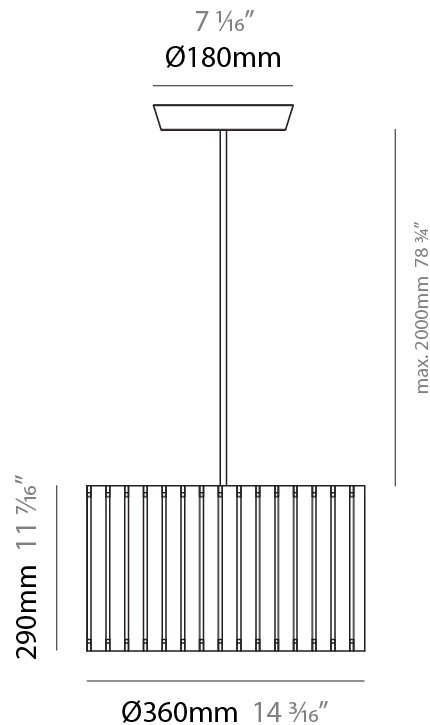

LUZ OCULTA WOOD SUSPENSION

D51039- -

base number   Finish Options   Finish Options

1. To build a product code in our configurator select the specify button on the base model # product page
2. To build a manual product code on this datasheet choose from the options listed below in blue font and add the suffix to the base model #

GENERAL

Series: Luz Oculta
Subseries: Luz Oculta Wood
Brand: Fambuena
Division: Design
Mounting Type: Suspension
Mounting Location: Ceiling
Subcategory: Pendant

PHYSICAL

Shape: Rectangle
Diameter (mm): 360
Diameter (in): 14 ³/₁₆
Height (mm): 290
Height (in): 11 ⁷/₁₆
Light Distribution: Direct / Indirect
Fixture Finish: [DOW / NAT](#)
Holder Finish: BRA / BRZ
Fixture Material: Metal / Wood
Cable Details: Cable length 2000mm / 79"

ELECTRICAL

Number of Lamps: 1
Lamp Type: LED Retrofit
Lamp Shape: A19
Bulb Included: Bulb Not Included
Max. Wattage Per Lamp (W): 7
Lamp Base: E26
Input Voltage (V): 120
Upon Request: 277Vac / GU24

LED

OPTICAL

RATINGS AND CERTIFICATIONS

Certified By: Certified for North American Standards
IP rating: IP20

PROJECT
TYPE
SPECIFIER
QUANTITY
DATE