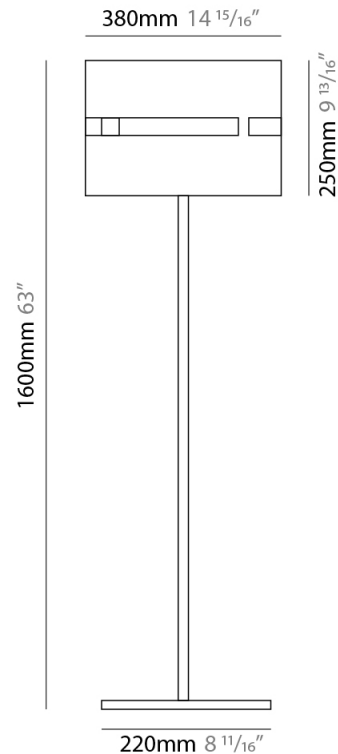

PROJECT	
TYPE	
SPECIFIER	
QUANTITY	
DATE	

LUZ OCULTA METAL PORTABLE

D54021-

base number   Finish
Options

1. To build a product code in our configurator select the specify button on the base model # product page
2. To build a manual product code on this datasheet choose from the options listed below in blue font and add the suffix to the base model #

GENERAL

Series: Luz Oculta
Subseries: Luz Oculta Metal
Brand: Fambuena
Division: Design
Mounting Type: Portable
Mounting Location: Floor
Subcategory: Floor

PHYSICAL

Shape: Cylinder
Diameter (mm): 380
Diameter (in): 14 ¹⁵/₁₆
Height (mm): 1600
Height (in): 63
Light Distribution: Direct / Indirect
Fixture Finish: [BRA](#) / [BRZ](#) / [ABR](#)
Fixture Material: Metal
Upon Request: Bolt Down

ELECTRICAL

Number of Lamps: 1
Lamp Type: LED Retrofit
Lamp Shape: A19
Bulb Included: Bulb Not Included
Max. Wattage Per Lamp (W): 7
Lamp Base: E26
Input Voltage (V): 120
Upon Request: 277Vac / GU24

LED

OPTICAL

RATINGS AND CERTIFICATIONS

Certified By: Certified for North American Standards
IP rating: IP20