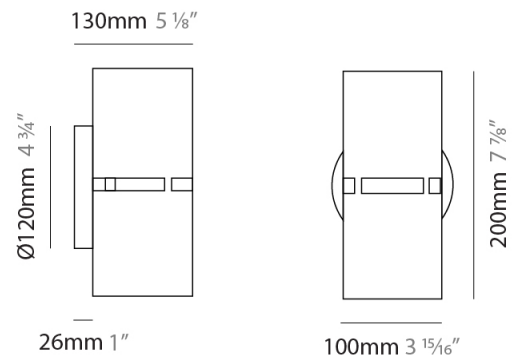

PROJECT	
TYPE	
SPECIFIER	
QUANTITY	
DATE	

LUZ OCULTA METAL SURFACE

D53028-

base number   Finish
Options

1. To build a product code in our configurator select the specify button on the base model # product page
2. To build a manual product code on this datasheet choose from the options listed below in blue font and add the suffix to the base model #

GENERAL

Series: Luz Oculta
Subseries: Luz Oculta Metal
Brand: Fambuena
Division: Design
Mounting Type: Surface
Mounting Location: Wall
Subcategory: Ambient

PHYSICAL

Shape: Cylinder
Diameter (mm): 100
Diameter (in): 3 ¹⁵/₁₆
Height (mm): 200
Height (in): 7 ⁷/₈
Extension (mm): 120
Extension (in): 4 ³/₄
Light Distribution: Direct / Indirect
Fixture Finish: [BRA](#) / [BRZ](#) / [ABR](#)
Fixture Material: Metal

ELECTRICAL

Number of Lamps: 1
Lamp Type: LED Retrofit
Lamp Shape: T4
Bulb Included: Bulb Not Included
Max. Wattage Per Lamp (W): 5
Lamp Base: G9
Input Voltage (V): 120

LED

OPTICAL

RATINGS AND CERTIFICATIONS

Certified By: Certified for North American Standards
IP rating: IP20