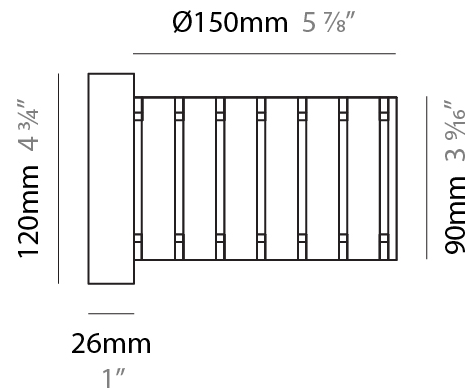

PROJECT	
TYPE	
SPECIFIER	
QUANTITY	
DATE	

LUZ OCULTA WOOD SURFACE

D53031- -

base number   Finish Options   Finish Options

1. To build a product code in our configurator select the specify button on the base model # product page
2. To build a manual product code on this datasheet choose from the options listed below in blue font and add the suffix to the base model #

GENERAL

Series: Luz Oculta

Subseries: Luz Oculta Wood

Brand: Fambuena

Division: Design

Mounting Type: Surface

Mounting Location: Wall

Subcategory: Ambient

PHYSICAL

Shape: Cylinder

Diameter (mm): 150

Diameter (in): 5 ⁷/₈

Height (mm): 90

Height (in): 3 ⁹/₁₆

Light Distribution: Direct / Indirect

Fixture Finish: [DOW](#) / [NAT](#)

Holder Finish: [BRA](#) / [BRZ](#)

Fixture Material: [Metal](#) / [Wood](#)

ELECTRICAL

Number of Lamps: 1

Lamp Type: LED Retrofit

Lamp Shape: T4

Bulb Included: Bulb Not Included

Max. Wattage Per Lamp (W): 3

Lamp Base: G9

Input Voltage (V): 120

LED

OPTICAL

RATINGS AND CERTIFICATIONS

Certified By: Certified for North American Standards

IP rating: IP20