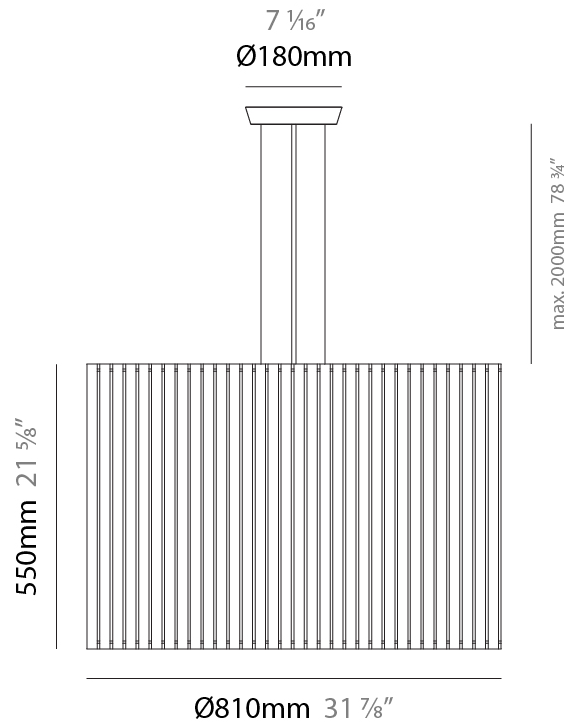

LUZ OCULTA WOOD SUSPENSION

D51035- _____ - _____

base number   Finish Options   Finish Options

1. To build a product code in our configurator select the specify button on the base model # product page
2. To build a manual product code on this datasheet choose from the options listed below in blue font and add the suffix to the base model #

GENERAL

Series: Luz Oculta
Subseries: Luz Oculta Wood
Brand: Fambuena
Division: Design
Mounting Type: Suspension
Mounting Location: Ceiling
Subcategory: Pendant

PHYSICAL

Shape: Rectangle
Diameter (mm): 810
Diameter (in): 31 7/8
Height (mm): 550
Height (in): 21 5/8
Light Distribution: Direct / Indirect
Fixture Finish: DOW / NAT
Holder Finish: BRA / BRZ
Fixture Material: Metal / Wood
Cable Details: Cable length 2000mm / 79"

ELECTRICAL

Number of Lamps: 3
Lamp Type: LED Retrofit
Lamp Shape: A19
Bulb Included: Bulb Not Included
Total Output Wattage (W): 36
Max. Wattage Per Lamp (W): 12
Lamp Base: E26
Input Voltage (V): 120
Upon Request: 277Vac / GU24

LED

OPTICAL

RATINGS AND CERTIFICATIONS

Certified By: Certified for North American Standards
IP rating: IP20