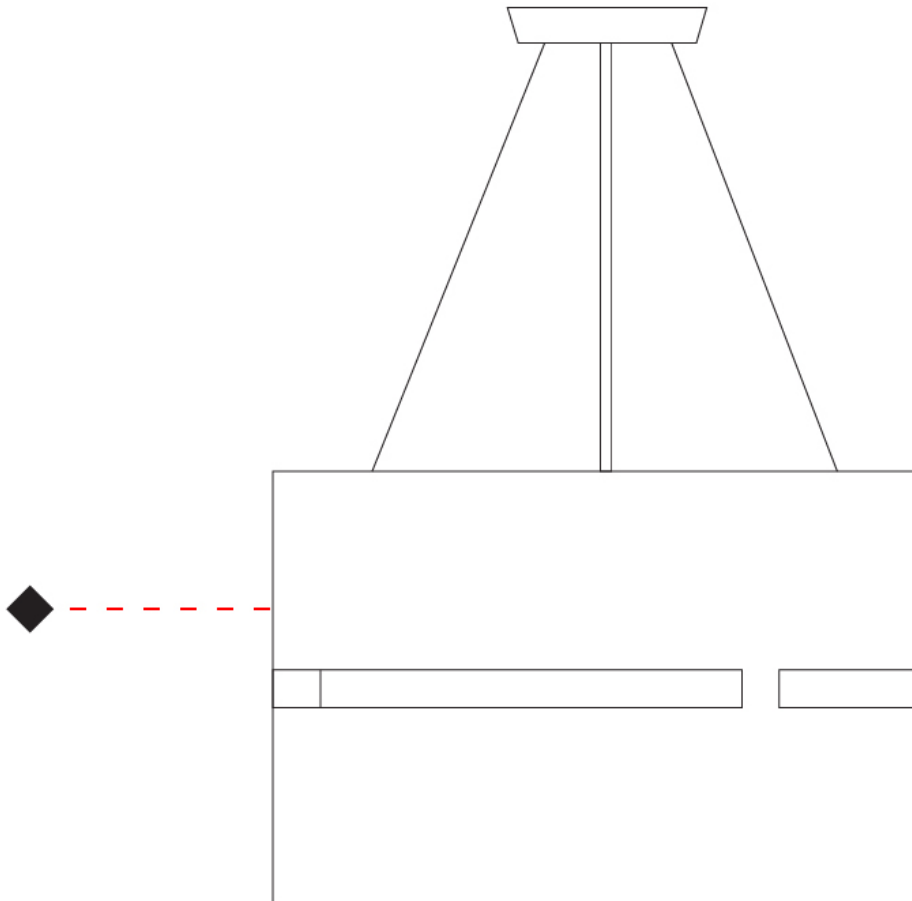

LUZ OCULTA METAL SUSPENSION

D51063-

PROJECT _____

TYPE _____

SPECIFIER _____

QUANTITY _____

DATE _____

D