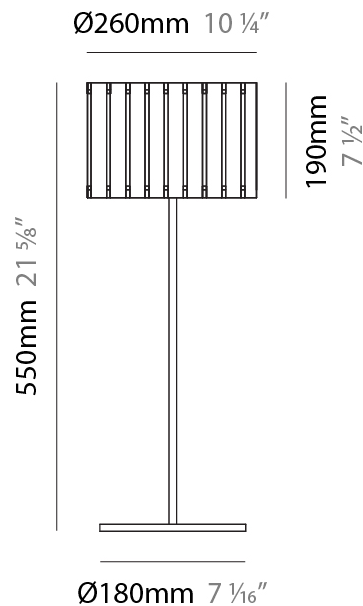

LUZ OCULTA WOOD PORTABLE

D54038- -

base number   Finish Options   Finish Options

1. To build a product code in our configurator select the specify button on the base model # product page
2. To build a manual product code on this datasheet choose from the options listed below in blue font and add the suffix to the base model #

GENERAL

Series: Luz Oculta
Subseries: Luz Oculta Wood
Brand: Fambuena
Division: Design
Mounting Type: Portable
Mounting Location: Table
Subcategory: Table

PHYSICAL

Shape: Cylinder
Diameter (mm): 260
Diameter (in): 10 ¼
Height (mm): 550
Height (in): 21 ⅝
Light Distribution: Direct / Indirect
Fixture Finish: [DOW / NAT](#)
Holder Finish: BRA / BRZ
Fixture Material: Metal / Wood
Upon Request: Bolt Down

ELECTRICAL

Number of Lamps: 1
Lamp Type: LED Retrofit
Lamp Shape: B10
Bulb Included: Bulb Not Included
Max. Wattage Per Lamp (W): 4
Lamp Base: E12
Input Voltage (V): 120

LED

OPTICAL

RATINGS AND CERTIFICATIONS

Certified By: Certified for North American Standards
IP rating: IP20