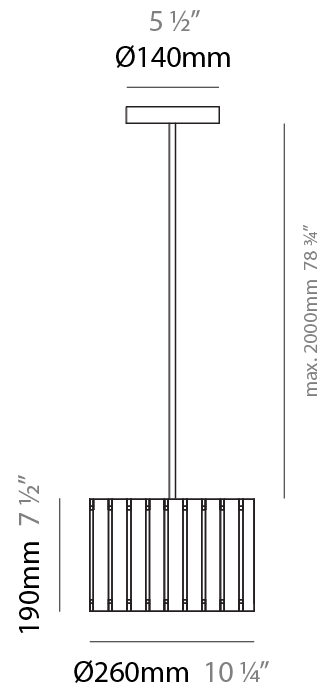

PROJECT	_____
TYPE	_____
SPECIFIER	_____
QUANTITY	_____
DATE	_____

LUZ OCULTA WOOD SUSPENSION

D51041- _____ - _____
base number   Finish   Finish
                         Options   Options

1. To build a product code in our configurator select the specify button on the base model # product page
2. To build a manual product code on this datasheet choose from the options listed below in blue font and add the suffix to the base model #

GENERAL

Series: Luz Oculta
Subseries: Luz Oculta Wood
Brand: Fambuena
Division: Design
Mounting Type: Suspension
Mounting Location: Ceiling
Subcategory: Pendant

PHYSICAL

Shape: Rectangle
Diameter (mm): 260
Diameter (in): 10 ¼
Height (mm): 190
Height (in): 7 ½
Light Distribution: Direct / Indirect
Fixture Finish: [DOW](#) / [NAT](#)
Holder Finish: BRA / BRZ
Fixture Material: Metal / Wood
Cable Details: Cable length 2000mm / 79"

ELECTRICAL

Number of Lamps: 1
Lamp Type: LED Retrofit
Lamp Shape: A19
Bulb Included: Bulb Not Included
Max. Wattage Per Lamp (W): 4
Lamp Base: E26
Input Voltage (V): 120
Upon Request: 277Vac / GU24

LED

OPTICAL

RATINGS AND CERTIFICATIONS

Certified By: Certified for North American Standards
IP rating: IP20