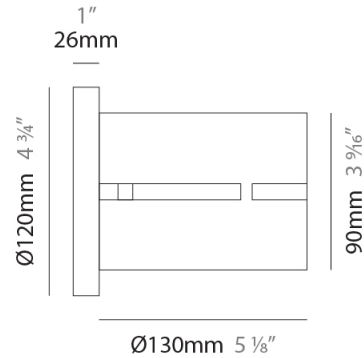

PROJECT	
TYPE	
SPECIFIER	
QUANTITY	
DATE	

LUZ OCULTA METAL SURFACE

D53027-

base number   Finish
Options

1. To build a product code in our configurator select the specify button on the base model # product page
2. To build a manual product code on this datasheet choose from the options listed below in blue font and add the suffix to the base model #

GENERAL

Series: Luz Oculta
Subseries: Luz Oculta Metal
Brand: Fambuena
Division: Design
Mounting Type: Surface
Mounting Location: Wall
Subcategory: Ambient

PHYSICAL

Shape: Cylinder
Diameter (mm): 130
Diameter (in): 5 1/8
Height (mm): 120
Depth (mm): 156
Height (in): 4 3/4
Depth (in): 6 1/8
Light Distribution: Direct / Indirect
Fixture Finish: [BRA](#) / [BRZ](#) / [ABR](#)
Fixture Material: Metal

ELECTRICAL

Number of Lamps: 1
Lamp Type: LED Retrofit
Lamp Shape: T4
Bulb Included: Bulb Not Included
Max. Wattage Per Lamp (W): 5
Lamp Base: G9
Input Voltage (V): 120

LED

OPTICAL

RATINGS AND CERTIFICATIONS

Certified By: Certified for North American Standards
IP rating: IP20